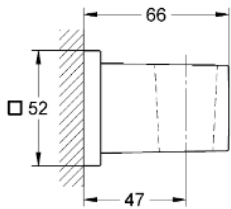

28151000

"Relaxflex"

Shower hose

- 1500 mm
- 1/2" x 1/2"
- kink proof, 8 mm bore
- GROHE StarLight chrome finish