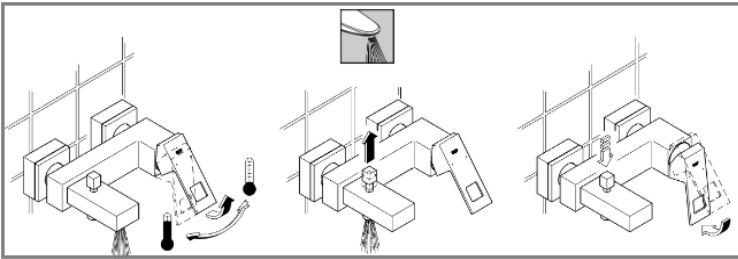

PROJECT		REF		REV	ITEM CODE	
LOCATION		DATE			PAGE	

SANITARY WARE SPECIFICATION SHEET

GROHE EUROCUBE

GROHE SilkMove cartridge technology for smooth handling

This premium tap comes with a continuously variable water temperature and volume adjustment technology, ensuring effortless lever operation even after years of use.

MAKE A CLEAR STATEMENT

Straightforward, attractive and always focused on the essential. Cosmopolitan life in the teeming city becomes a bit more manageable if you are surrounded by straight lines. The overarching concept of GROHE Eurocube evokes the dynamic lifestyle of busy people and celebrates the dramatic beauty of the cube. Enjoy a bit of clarity.

Pos.-nr.	Prod. description	Order-nr.
1	Lever	46782000
2	Cartridge	46048000
3	Diverter knob	48128000
4	Diverter	65655000
5	Non-return valve	08565000
6	Mousseur	13952000
7	Screw connection 1/2"	45044000
8	S-union	47824000
9	Dirt strainer	0700200M
10	Temperature limiter	46375000*
11	Extension set 1/2", 30 mm	46238000*
12	Special spanner	19377000*
Optional accessories		

Note:

* All information of the above is for the reference only. No prior notice is made if any changes.