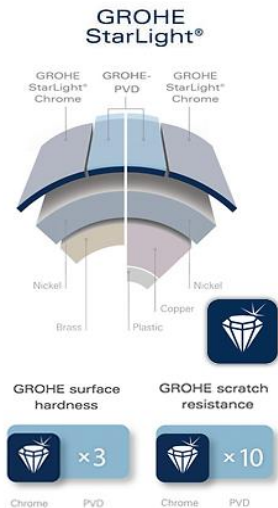

Note:

* All information of the above is for the reference only. No prior notice is made if any changes.