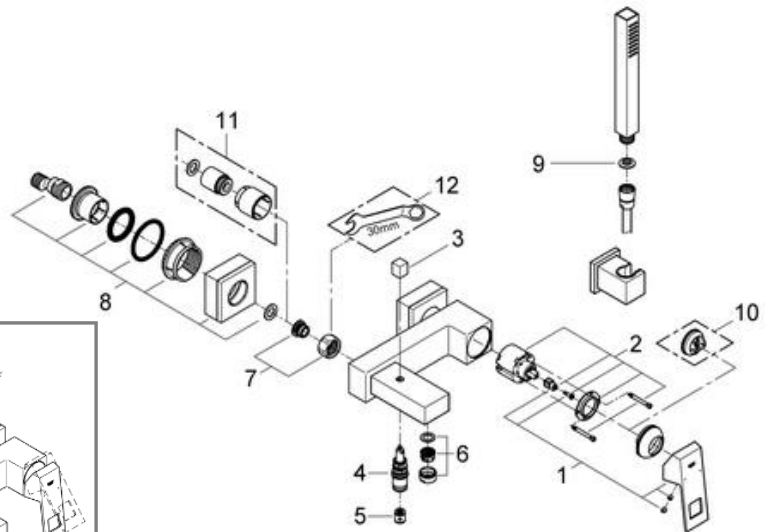

PROJECT		REF		REV	ITEM CODE	
LOCATION		DATE			PAGE	

SANITARY WARE SPECIFICATION SHEET

GROHE EUROCUBE

GROHE SilkMove cartridge technology for smooth handling

This premium tap comes with a continuously variable water temperature and volume adjustment technology, ensuring effortless lever operation even after years of use.

MAKE A CLEAR STATEMENT

Straightforward, attractive and always focused on the essential. Cosmopolitan life in the teeming city becomes a bit more manageable if you are surrounded by straight lines. The overarching concept of GROHE Eurocube evokes the dynamic lifestyle of busy people and celebrates the dramatic beauty of the cube. Enjoy a bit of clarity.

Pos.-nr.	Prod. description	Order-nr.
1	Lever	46782000
2	Cartridge	46048000
3	Diverter knob	48128000
4	Diverter	65655000
5	Non-return valve	08565000
6	Mousseur	13952000
7	Screw connection 1/2"	45044000
8	S-union	47824000
9	Dirt strainer	0700200M
10	Temperature limiter	46375000*
11	Extension set 1/2", 30 mm	46238000*
12	Special spanner	19377000*
Optional accessories		

Note:

* All information of the above is for the reference only. No prior notice is made if any changes.