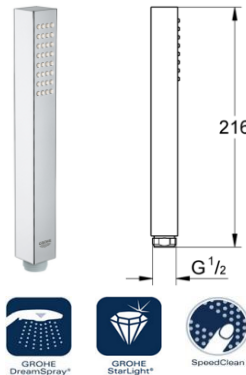

Shower hose

- 1500 mm
- 1/2" x 1/2"
- kink proof, 8 mm bore
- GROHE StarLight chrome finish

27698000

"Euphoria Cube Stick"

Hand shower 1 spray

- Normal spray
- GROHE DreamSpray perfect spray pattern
- GROHE StarLight chrome finish
- SpeedClean anti-limescale system
- Inner WaterGuide for a longer life
- Universal Mounting System. Fits all standard shower hoses