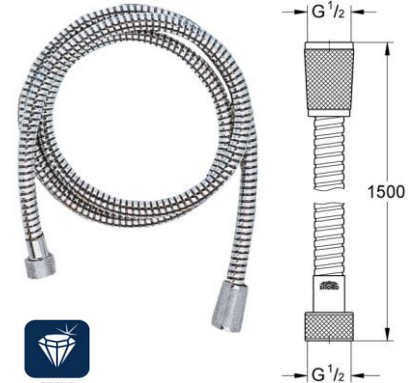

Pure Freude
an Wasser

SANITARY WARE SPECIFICATION SHEET

27693000

"Euphoria Cube"

Wall hand Shower holder

- non-adjustable
- GROHE StarLight chrome finish

28151000

"Relaxflex"

Shower hose

- 1500 mm
- 1/2" x 1/2"
- kink proof, 8 mm bore
- GROHE StarLight chrome finish

27698000

"Euphoria Cube Stick"

Hand shower 1 spray

- Normal spray
- GROHE DreamSpray perfect spray pattern
- GROHE StarLight chrome finish
- SpeedClean anti-limescale system
- Inner WaterGuide for a longer life
- Universal Mounting System. Fits all standard shower hoses